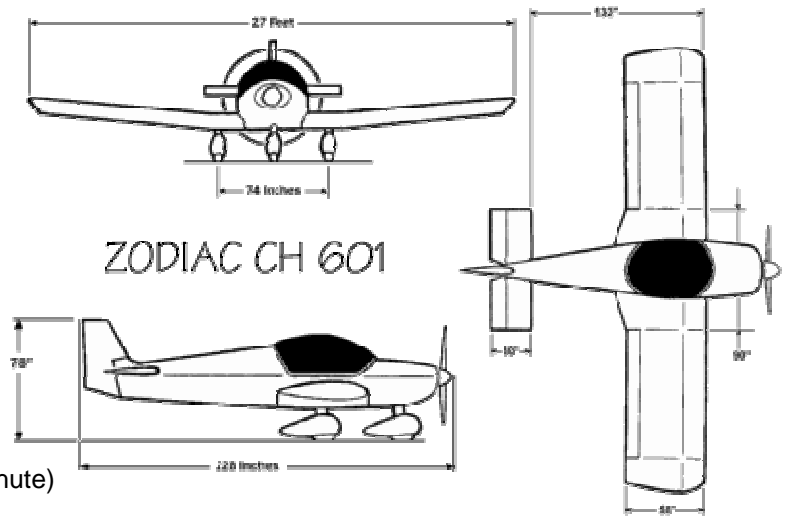

CH 601 UL Specifications and Performances (UL)

SPECIFICATIONS

WING SPAN	8.2 m.
WING AREA	12 m.sq.
WING AIRFOIL	NACA 65018 mod.
WING CHORD	124.5 cm.
WING ASPECT RATIO	5.58
HORIZ. TAIL SPAN	228 cm.
RUDDER TIP HEIGHT (tri)	208 cm.
CABIN TOP HEIGHT	168 cm.
CABIN WIDTH	112 cm.
LENGTH	580 cm.
EMPTY WEIGHT*	267 kg.
GROSS WEIGHT	450 kg.
GROSS WEIGHT	472.5 kg. (w. parachute)
DESIGN LOAD FACTOR	+/- 6 "G" +/- 6 "G"
FUEL CAPACITY (std)	60.5 litres – (113 litres with Optional Wing Tanks)